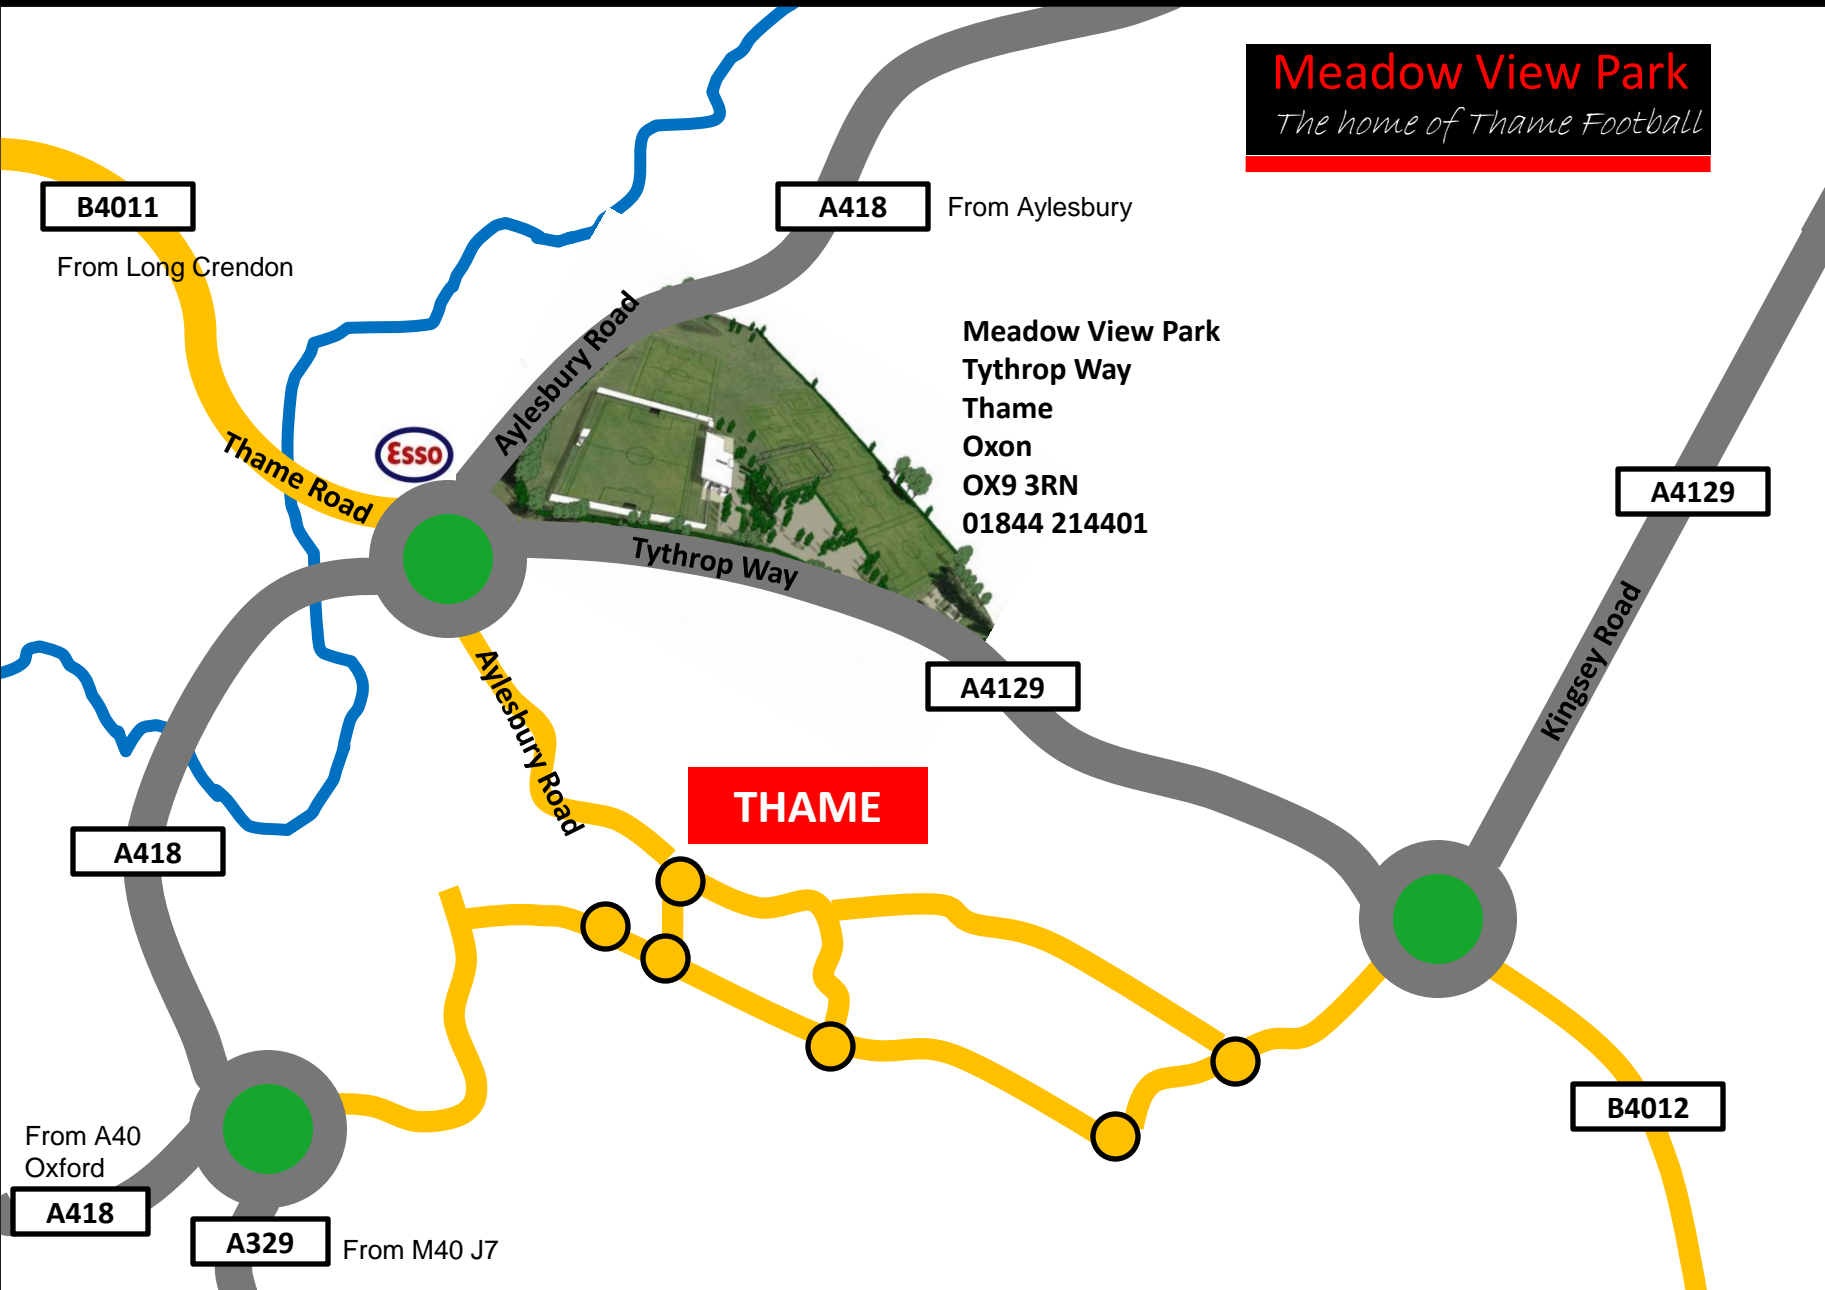

# Meadow View Park

*The home of Thame Football*

**B4011**

From Long Crendon

**A418**

From Aylesbury

Meadow View Park  
Tythrop Way  
Thame  
Oxon  
OX9 3RN  
01844 214401

**A4129**

Kingsey Road

**A4129**

**THAME**

**A418**

From A40  
Oxford

**A418**

**A329**

From M40 J7